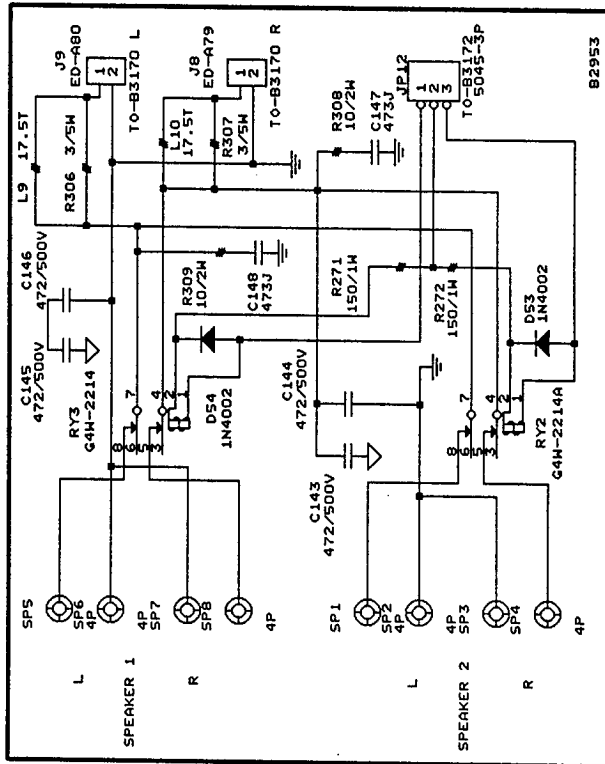

MODEL : HK650
 HANGINE ELECTRONICS CO., LTD.
 Size Document Number
 A3 65RENOTE.SCH
 Date: July 14, 1998 Sheet of

MODEL : HK650

MANGINE ELECTRONICS CO., LTD.

Size Document Number

A3 B2952-6-SCH

Date: September 10, 1958 Sheet 4 of 4

-LISTEN-
-REC-
-LISTEN-
-REC-

MODEL : HK650

HANGINE ELECTRONICS CO., LTD.		
Size	Document Number	REV
A2	B2951.SCH	
Date:	September 10, 1998	Sheet 3 of 4

MODEL : HK650
 HANGINE ELECTRONICS CO., LTD.
 Size Document Number : 83170.SCH
 REV
 Date: September 10, 1998 Sheet 1 of 1