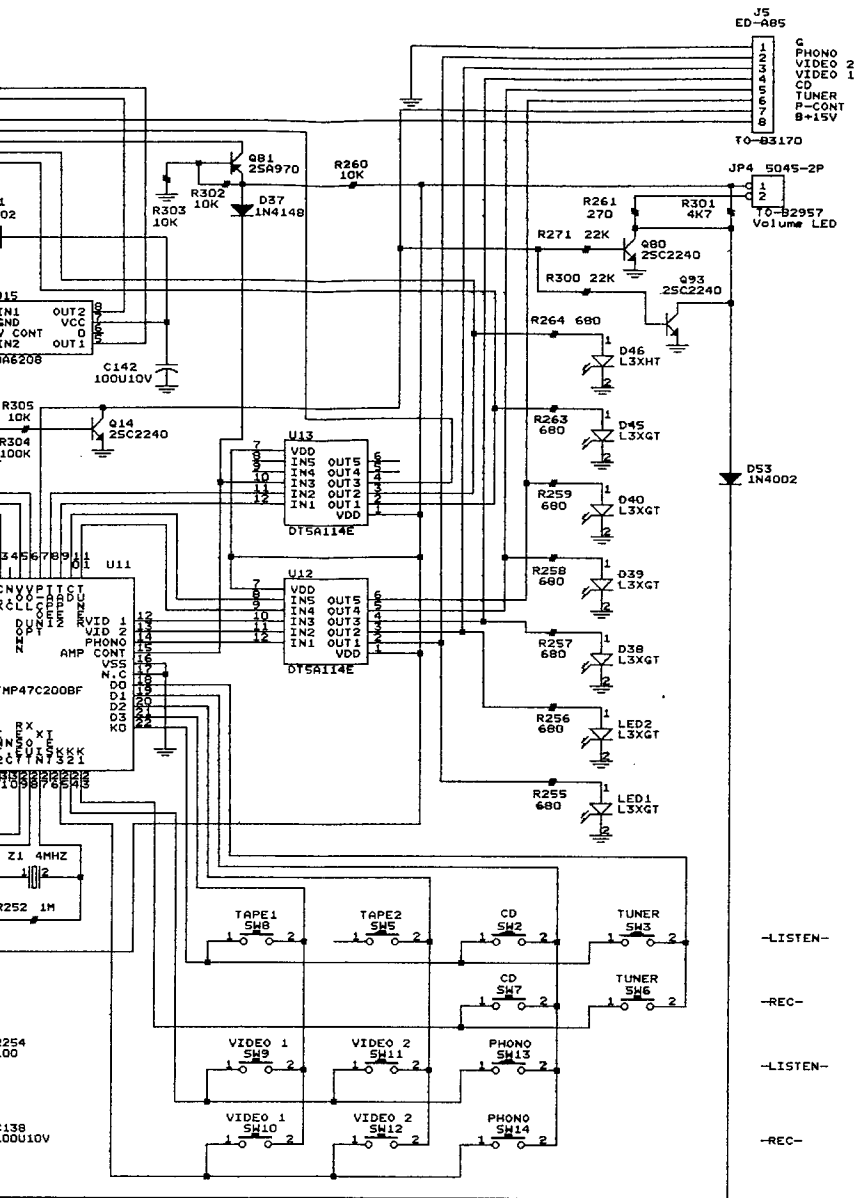

MODEL : HK650
 HANGINE ELECTRONICS CO., LTD.
 Size Document Number
 A3 65RENOTE.SCH
 Date: July 14, 1998 Sheet of

MODEL : HK650

MANGINE ELECTRONICS CO., LTD.

Size Document Number

A3 B2952-6-SCH

Date: September 10, 1958 Sheet 4 of 4

-LISTEN-
-REC-
-LISTEN-
-REC-

MODEL : HK650

HANGINE ELECTRONICS CO., LTD.		
Size	Document Number	REV
A2	B2951.SCH	
Date:	September 10, 1998	Sheet 3 of 4

MODEL : HK650
 HANGINE ELECTRONICS CO., LTD.
 Size Document Number : 83170.SCH
 REV
 Date: September 10, 1998 Sheet 1 of 1