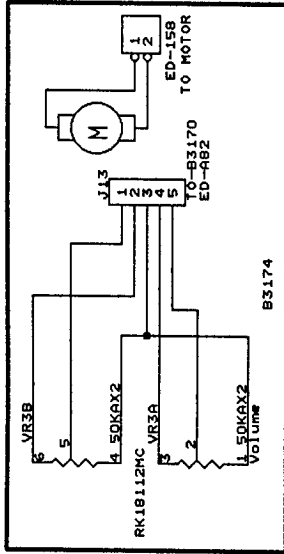

MODEL : HK650
 HANGINE ELECTRONICS CO., LTD.
 Size Document Number
 A3 65RENOTE.SCH
 Date: July 14, 1998 Sheet of

MODEL : HK650

MANGINE ELECTRONICS CO., LTD.

Size Document Number

A3 B2952-6-SCH

Date: September 10, 1958 Sheet 4 of 4

-LISTEN-
-REC-
-LISTEN-
-REC-

MODEL : HK650

HANGINE ELECTRONICS CO., LTD.		
Size	Document Number	REV
A2	B2951.SCH	
Date:	September 10, 1998	Sheet 3 of 4

MODEL : HK650
 HANGINE ELECTRONICS CO., LTD.
 Size Document Number : 83170.SCH
 REV
 Date: September 10, 1998 Sheet 1 of 1