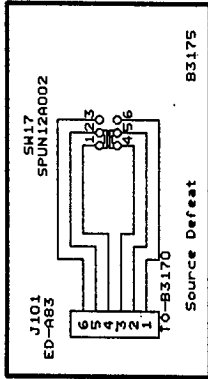

MODEL : HK650
 HANGINE ELECTRONICS CO., LTD.
 Size Document Number
 A3 65RENOTE.SCH
 Date: July 14, 1998 Sheet of

MODEL : HK650

MANGINE ELECTRONICS CO., LTD.

Size Document Number

A3 B2952-6-SCH

Date: September 10, 1958 Sheet 4 of 4

-LISTEN-
-REC-
-LISTEN-
-REC-

MODEL : HK650

HANGINE ELECTRONICS CO., LTD.		
Size	Document Number	REV
A2	B2951.SCH	
Date:	September 10, 1998	Sheet 3 of 4

MODEL : HK650
 HANGINE ELECTRONICS CO., LTD.
 Size Document Number : 83170.SCH
 REV
 Date: September 10, 1998 Sheet 1 of 1