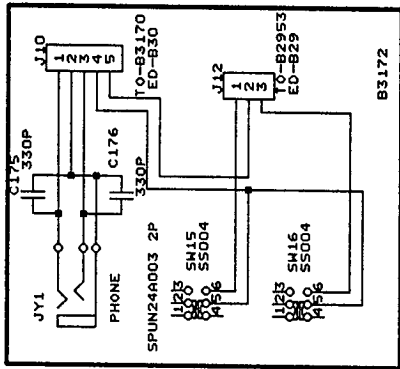

MODEL : HK650
 HANGINE ELECTRONICS CO., LTD.
 Size Document Number
 A3 65RENOTE.SCH
 Date: July 14, 1998 Sheet of

MODEL : HK650

MANGINE ELECTRONICS CO., LTD.

Size Document Number

A3 B2952-6-SCH

Date: September 10, 1958 Sheet 4 of 4

-LISTEN-
-REC-
-LISTEN-
-REC-

MODEL : HK650

HANGINE ELECTRONICS CO., LTD.		
Size	Document Number	REV
A2	B2951.SCH	
Date:	September 10, 1998	Sheet 3 of 4

MODEL : HK650
 HANGINE ELECTRONICS CO., LTD.
 Size Document Number : 83170.SCH
 REV
 Date: September 10, 1998 Sheet 1 of 1