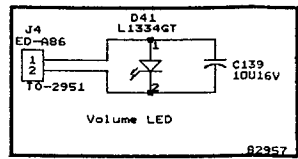

MODEL : HK650
 HANGINE ELECTRONICS CO., LTD.
 Size Document Number
 A3 65RENOTE.SCH
 Date: July 14, 1998 Sheet of

MODEL : HK650

MANGINE ELECTRONICS CO., LTD.

Size Document Number

A3 B2952-6-SCH

Date: September 10, 1958 Sheet 4 of 4

-LISTEN-
-REC-
-LISTEN-
-REC-

MODEL : HK650

HANGINE ELECTRONICS CO., LTD.		
Size	Document Number	REV
A2	B2951.SCH	
Date:	September 10, 1998	Sheet 3 of 4

MODEL : HK650
 HANGINE ELECTRONICS CO., LTD.
 Size Document Number : 83170.SCH
 REV
 Date: September 10, 1998 Sheet 1 of 1