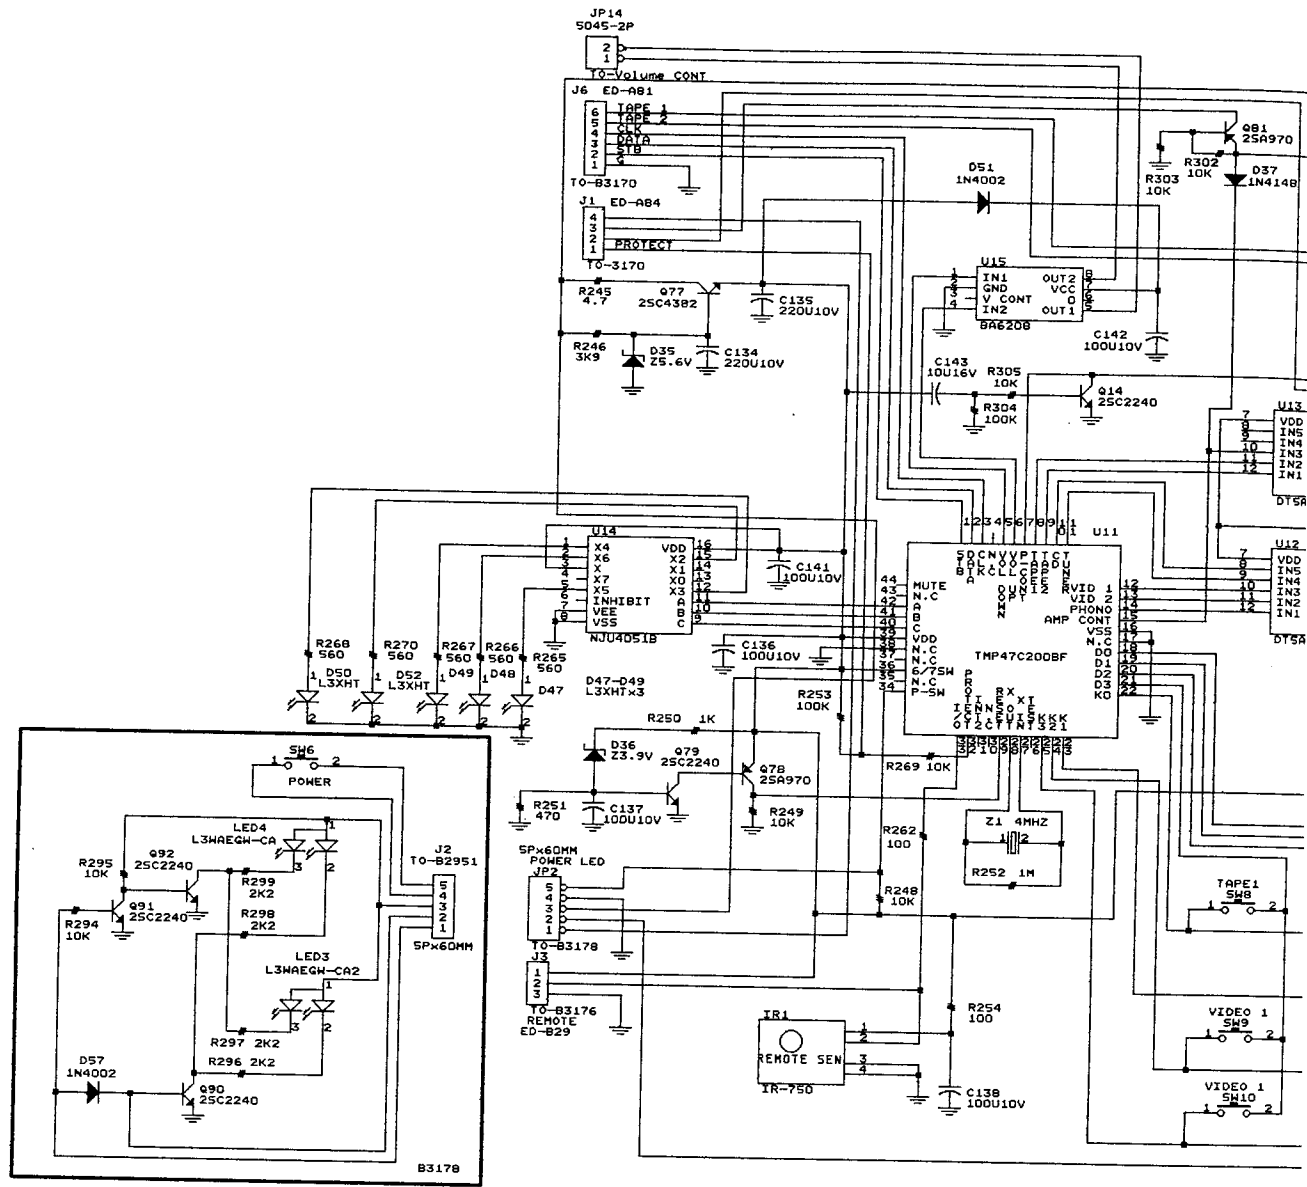

MODEL : HK650
 HANGINE ELECTRONICS CO., LTD.
 Size Document Number
 A3 65RENOTE.SCH
 Date: July 14, 1998 Sheet of

MODEL : HK650

MANGINE ELECTRONICS CO., LTD.

Size Document Number

A3 B2952-6-SCH

Date: September 10, 1958 Sheet 4 of 4

-LISTEN-
-REC-
-LISTEN-
-REC-

MODEL : HK650

HANGINE ELECTRONICS CO., LTD.		
Size	Document Number	REV
A2	B2951.SCH	
Date:	September 10, 1998	Sheet 3 of 4

MODEL : HK650
 HANGINE ELECTRONICS CO., LTD.
 Size Document Number : 83170.SCH
 REV
 Date: September 10, 1998 Sheet 1 of 1