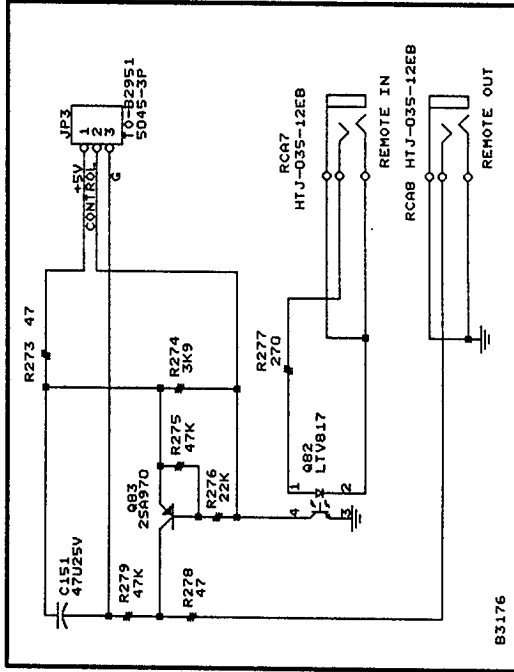

MODEL : HK650
 HANGINE ELECTRONICS CO., LTD.
 Size Document Number
 A3 65RENOTE.SCH
 Date: July 14, 1998 Sheet of

MODEL : HK650

MANGINE ELECTRONICS CO., LTD.

Size Document Number

A3 B2952-6-SCH

Date: September 10, 1958 Sheet 4 of 4

-LISTEN-
-REC-
-LISTEN-
-REC-

MODEL : HK650

HANGINE ELECTRONICS CO., LTD.		
Size	Document Number	REV
A2	B2951.SCH	
Date:	September 10, 1998	Sheet 3 of 4

MODEL : HK650
 HANGINE ELECTRONICS CO., LTD.
 Size Document Number : 83170.SCH
 REV
 Date: September 10, 1998 Sheet 1 of 1